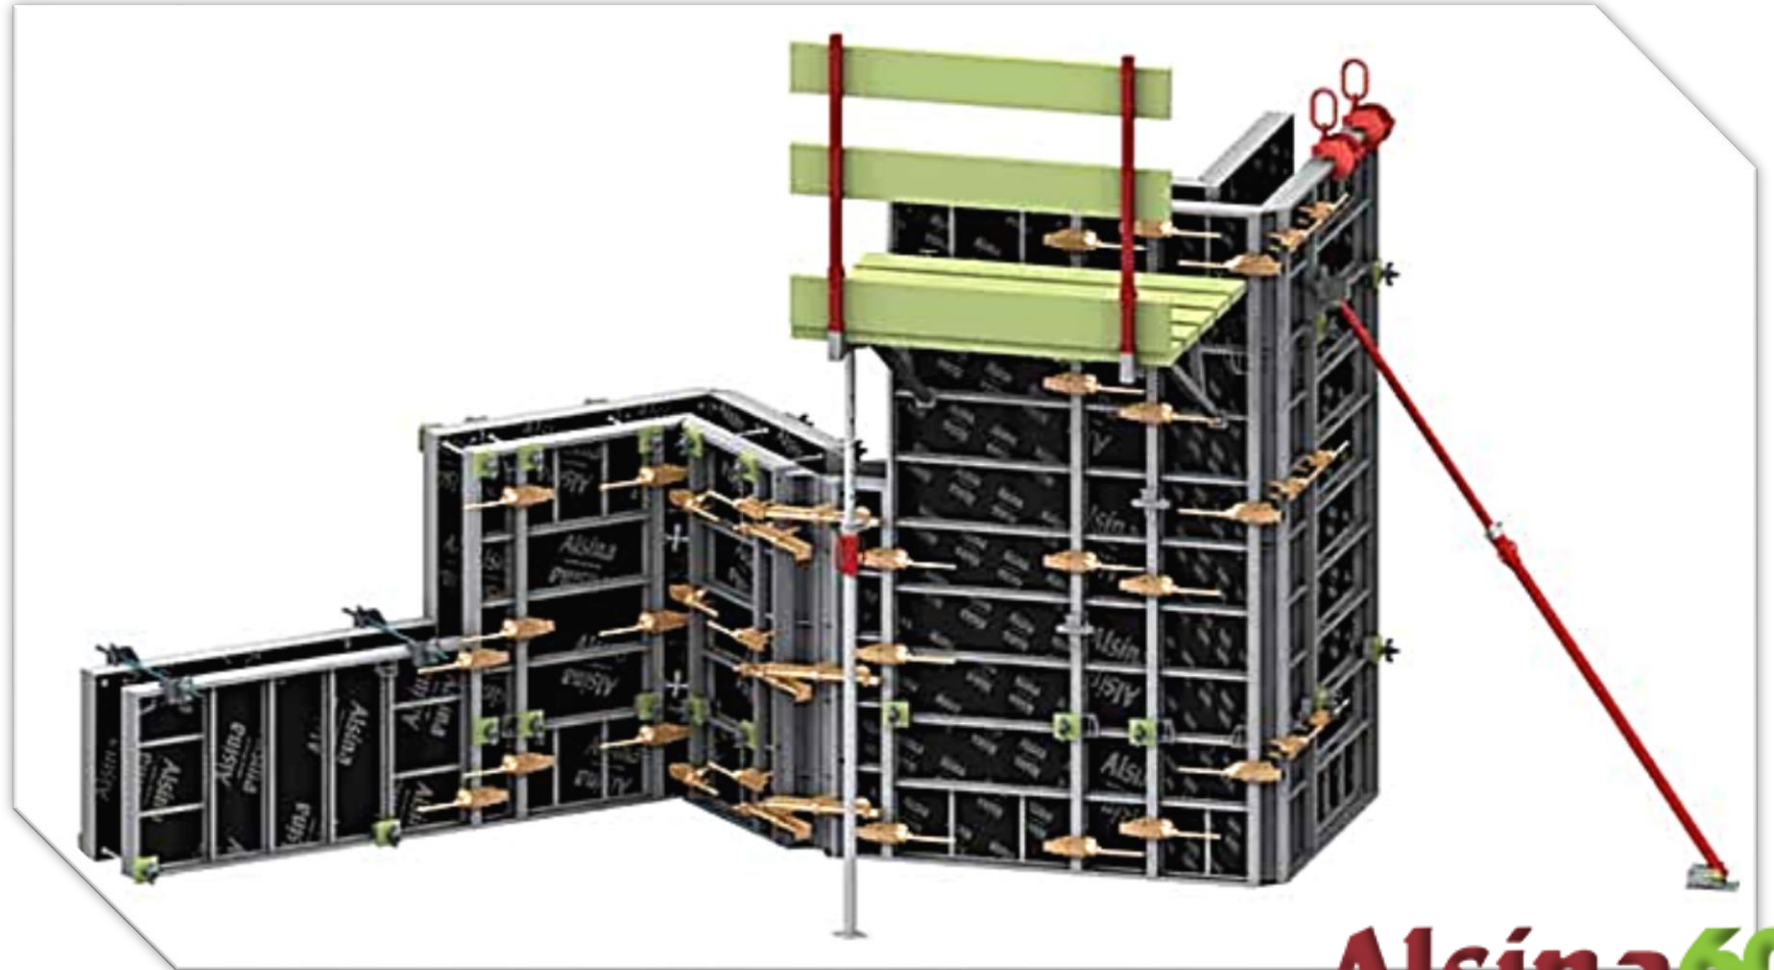

Alsina ⁶⁰ ANNOS YEARS

FORMWORK SOLUTIONS

for **OSHDP Marco Polo
Hotel Cebu City**

August 24, 2018
Alisply Walls Handset
Mecanoflex

Alisply Walls Handset

Efficiency, strength and quality

**Fast and easy
assembly**

clamp can be freely placed at
any point of the outer frame

**Retractable inside
corners**

Efficiency, strength and quality

Manual Alispaly Clamp

joins, aligns and stabilizes the panels in one step without having to use **any tools**

240 gr/m² melamine layer on working surface
50 uses per side

Mecanoflex

Efficiency, strength and quality

Fast and easy assembly

Lightweight
3.5 kg/m

Resistant

Economical

Efficiency, strength and quality

designed to be overlapped
in both directions

Mecanoflex System

adapt to any shape that may
come up at the work site

flexible to irregularities

Efficiency, strength and quality

Semi-rigid fastening system

easy to assemble and
guarantees greater stability