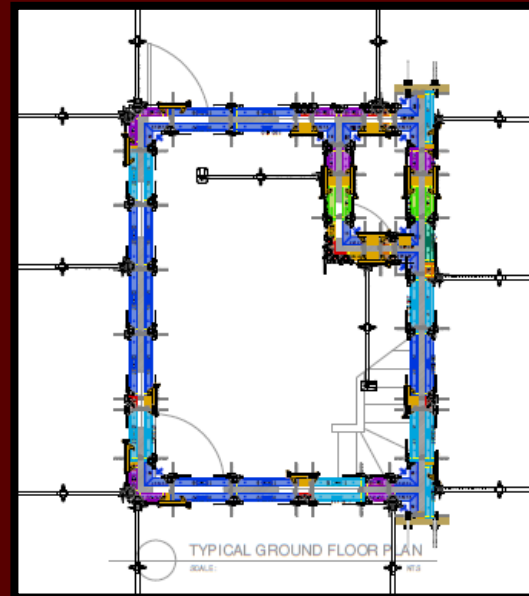

guided positioning
for the girders

Efficiency, strength and quality

Durable components

Girder and Support Girder
made of high resistance steel

wood inside the girder
allows nailing of panel/plywood
wood inside the girder

Sample House

Offered materials
per unit:

- 7 sets of slabs
- full wall panels
- aligners
- working platforms

Alispaly Walls Handset

Assembly ratio

dismantle + assembly: 8 hours

Manpower: 4 people

Optional equipment:

- fork lift of more than 6 m high

Mecanoflex

Assembly ratio

dismantle + assembly: 2 hours

Manpower: 2 people

Required Tools:

- saw
- hammer

Mock up