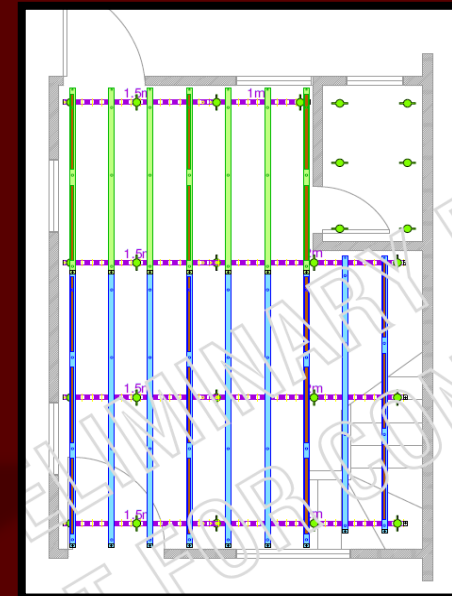

guided positioning
for the girders

Efficiency, strength and quality

Durable components

Girder and Support Girder
made of high resistance steel

wood inside the girder
allows nailing of panel/plywood
wood inside the girder

Sample House

Offered materials
per unit:

- 7 sets of slabs
- full wall panels
- aligners
- working platforms

Alispaly Walls Handset

Assembly ratio

dismantle + assembly: 8 hours

Manpower: 4 people

Optional equipment:

- fork lift of more than 6 m high

Mecanoflex

Assembly ratio

dismantle + assembly: 2 hours

Manpower: 2 people

Required Tools:

- saw
- hammer

Mock up