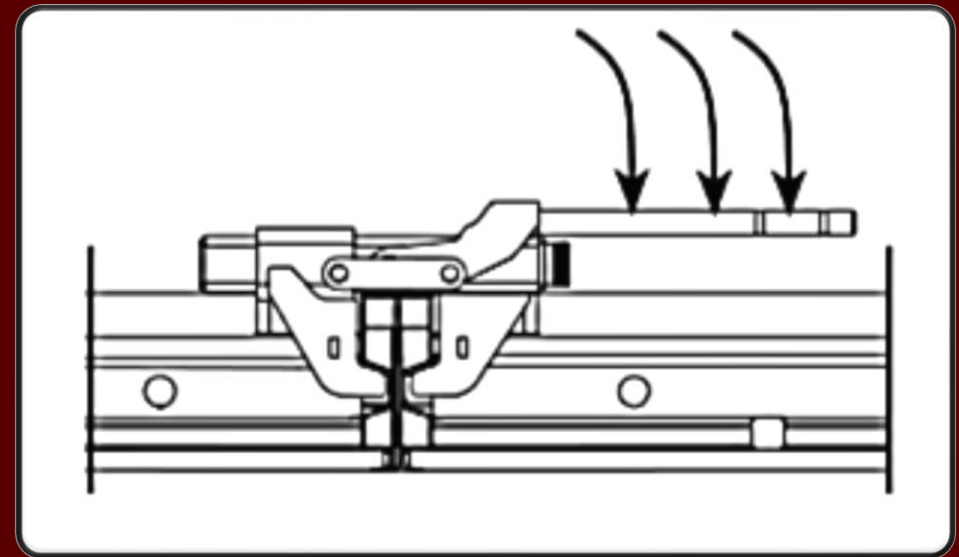

clamp can be freely placed at
any point of the outer frame

**Retractable inside
corners**

Efficiency, strength and quality

Manual Alispaly Clamp

joins, aligns and stabilizes the panels in one step without having to use **any tools**

Efficiency, strength and quality

30 kg/m²
Lightweight

High Strength
60 kN/m²

complying with the DIN 18202 Standard

Efficiency, strength and quality

Metal frames and the accessories have an **electrolytic zinc finish** that **protects against corrosion**

240 gr/m² melamine layer on working surface
50 uses per side

Mecanoflex

Efficiency, strength and quality

Fast and easy assembly

Lightweight
3.5 kg/m

Resistant

Economical

Efficiency, strength and quality

designed to be overlapped
in both directions

Mecanoflex System

adapt to any shape that may
come up at the work site

flexible to irregularities

Efficiency, strength and quality

Semi-rigid fastening system

easy to assemble and
guarantees greater stability