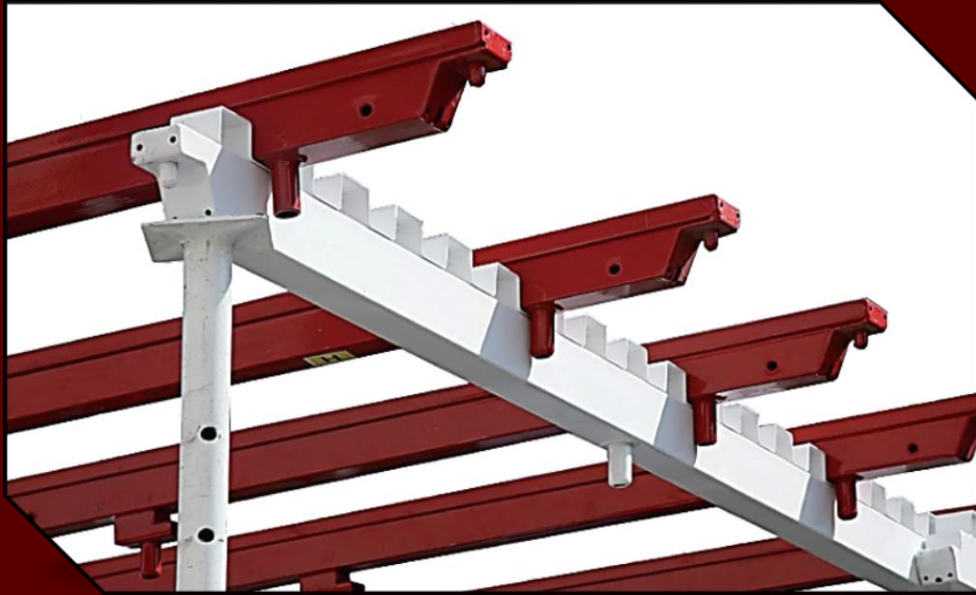

Mecanoflex

Assembly ratio

dismantle + assembly: 2 hours

Manpower: 2 people