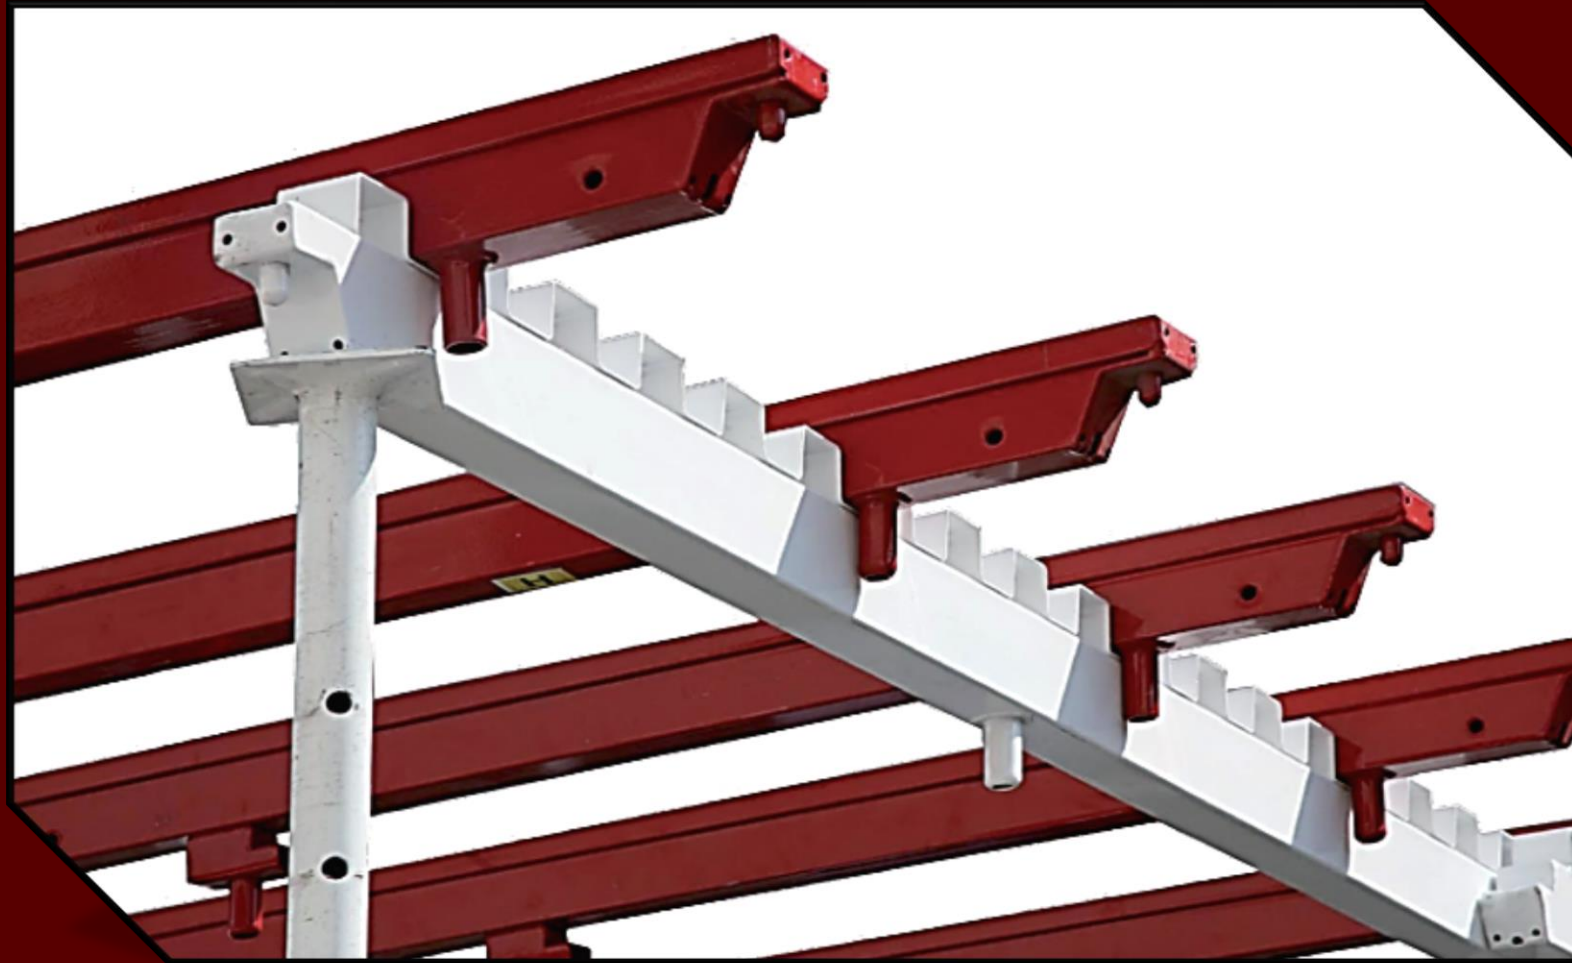

clamp can be freely placed at
any point of the outer frame

**Retractable inside
corners**

Efficiency, strength and quality

Manual Alispaly Clamp

joins, aligns and stabilizes the panels in one step without having to use **any tools**

Efficiency, strength and quality

30 kg/m²
Lightweight

High Strength
60 kN/m²

complying with the DIN 18202 Standard

Efficiency, strength and quality

Metal frames and the accessories have an **electrolytic zinc finish** that **protects against corrosion**

240 gr/m² melamine layer on working surface
50 uses per side

Mecanoflex

Efficiency, strength and quality

Fast and easy assembly

Lightweight
3.5 kg/m

Resistant

Economical

Efficiency, strength and quality

designed to be overlapped
in both directions

Mecanoflex System

adapt to any shape that may
come up at the work site

flexible to irregularities

Efficiency, strength and quality

Semi-rigid fastening system

easy to assemble and
guarantees greater stability