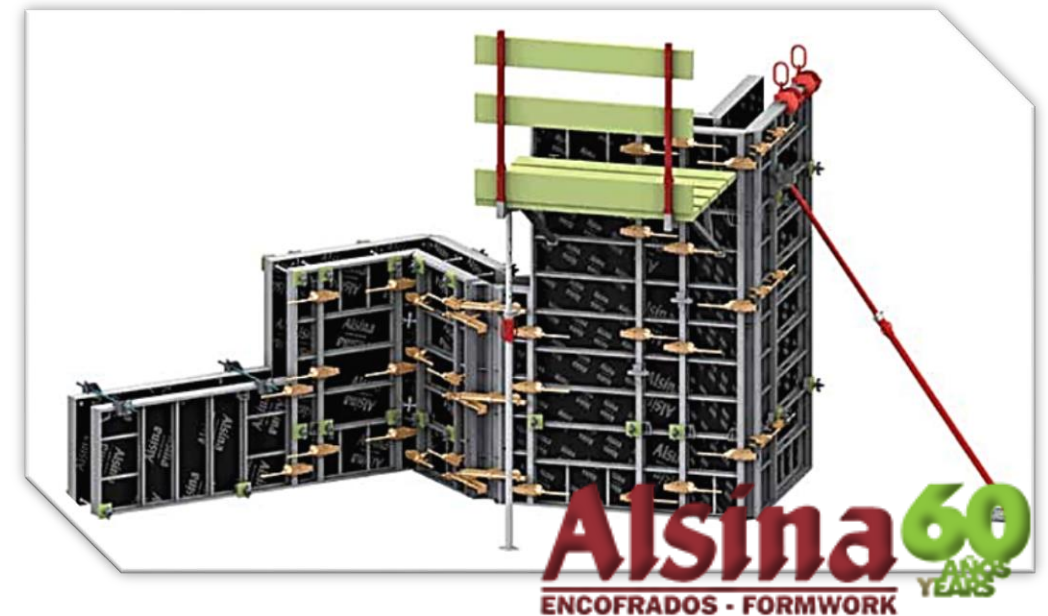

Alispaly Walls Handset

Assembly ratio

dismantle + assembly: 8 hours

Manpower: 4 people

Optional equipment:

- fork lift of more than 6 m high