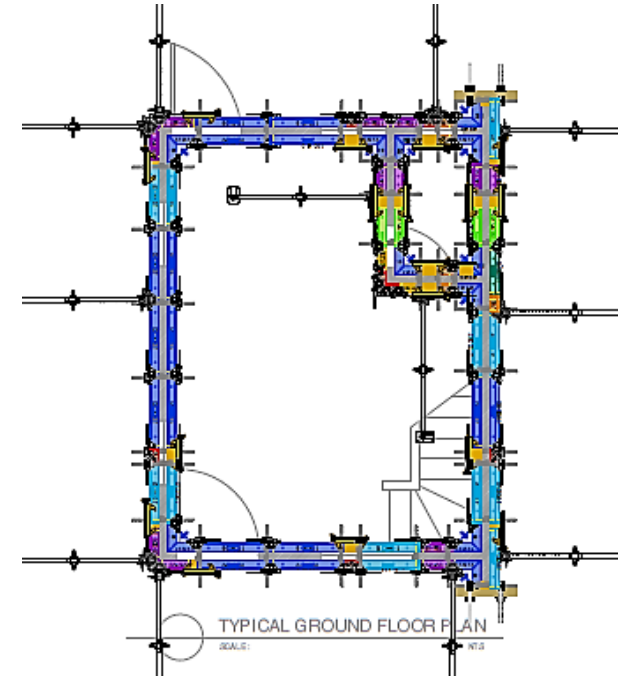

Sample House

Offered materials
per unit:

- 7 sets of slabs
- full wall panels
- aligners
- working platforms

Alispaly Walls Handset

Assembly ratio

dismantle + assembly: 8 hours

Manpower: 4 people

Optional equipment:

- fork lift of more than 6 m high

Mecanoflex

Assembly ratio

dismantle + assembly: 2 hours

Manpower: 2 people

Required Tools:

- saw
- hammer

Mock up