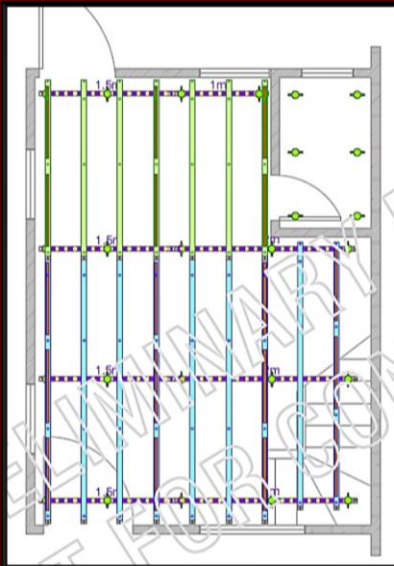

Sample House

Offered materials
per unit:

- 7 sets of slabs
- full wall panels
- aligners
- working platforms

Alispaly Walls Handset

Assembly ratio

dismantle + assembly: 8 hours

Manpower: 4 people

Optional equipment:

- fork lift of more than 6 m high

Mecanoflex

Assembly ratio

dismantle + assembly: 2 hours

Manpower: 2 people

Required Tools:

- saw
- hammer

Mock up