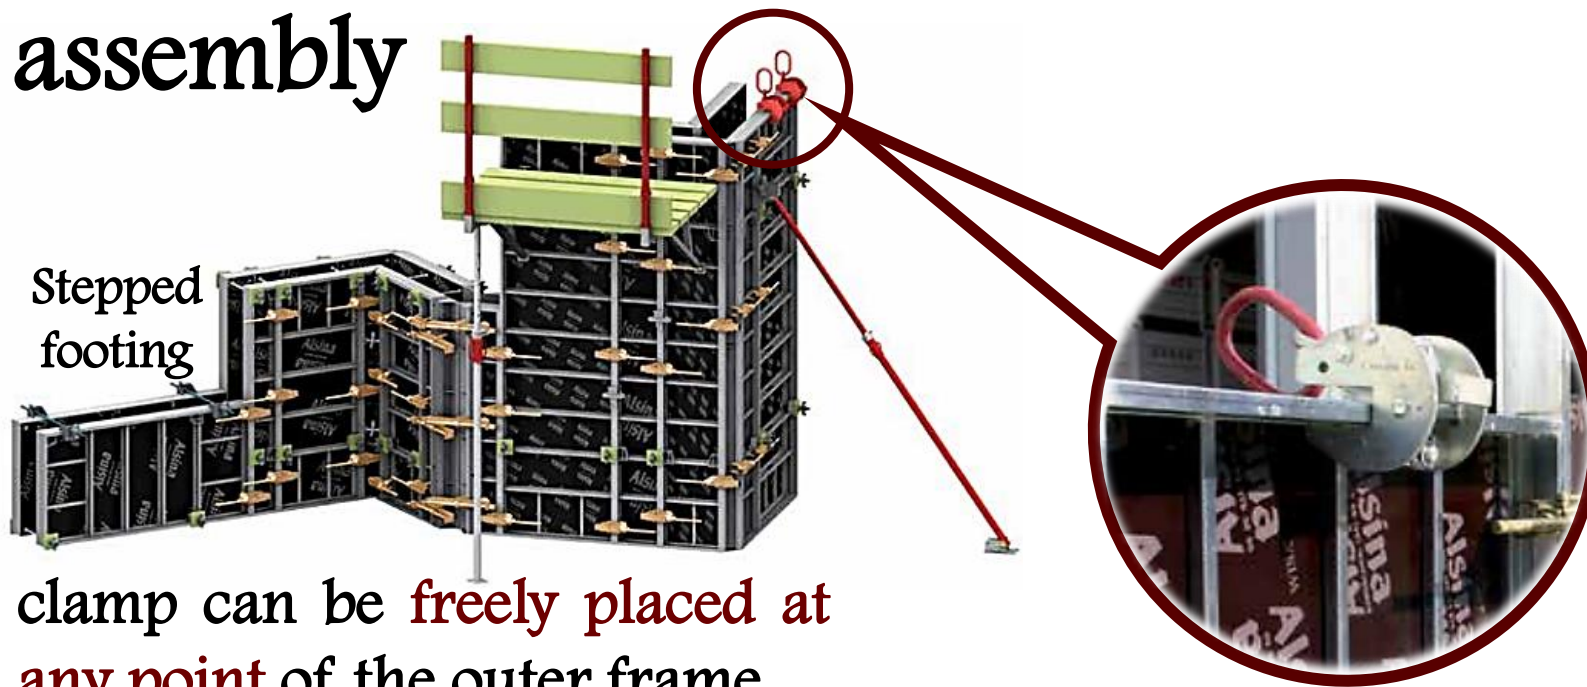

Alsina ⁶⁰ ANNOS YEARS

FORMWORK SOLUTIONS

for **OSHDP Marco Polo
Hotel Cebu City**

August 24, 2018
Alisply Walls Handset
Mecanoflex

Alisply Walls Handset

Efficiency, strength and quality

**Fast and easy
assembly**

clamp can be freely placed at
any point of the outer frame

**Retractable inside
corners**

Efficiency, strength and quality

Manual Alispaly Clamp

joins, aligns and stabilizes the panels in one step without having to use **any tools**

Efficiency, strength and quality

30 kg/m²
Lightweight

High Strength
60 kN/m²

complying with the DIN 18202 Standard

Efficiency, strength and quality

Metal frames and the accessories have an **electrolytic zinc finish** that **protects against corrosion**

designed to be overlapped
in both directions

Mecanoflex System

adapt to any shape that may
come up at the work site

flexible to irregularities

Efficiency, strength and quality

Semi-rigid fastening system

easy to assemble and
guarantees greater stability